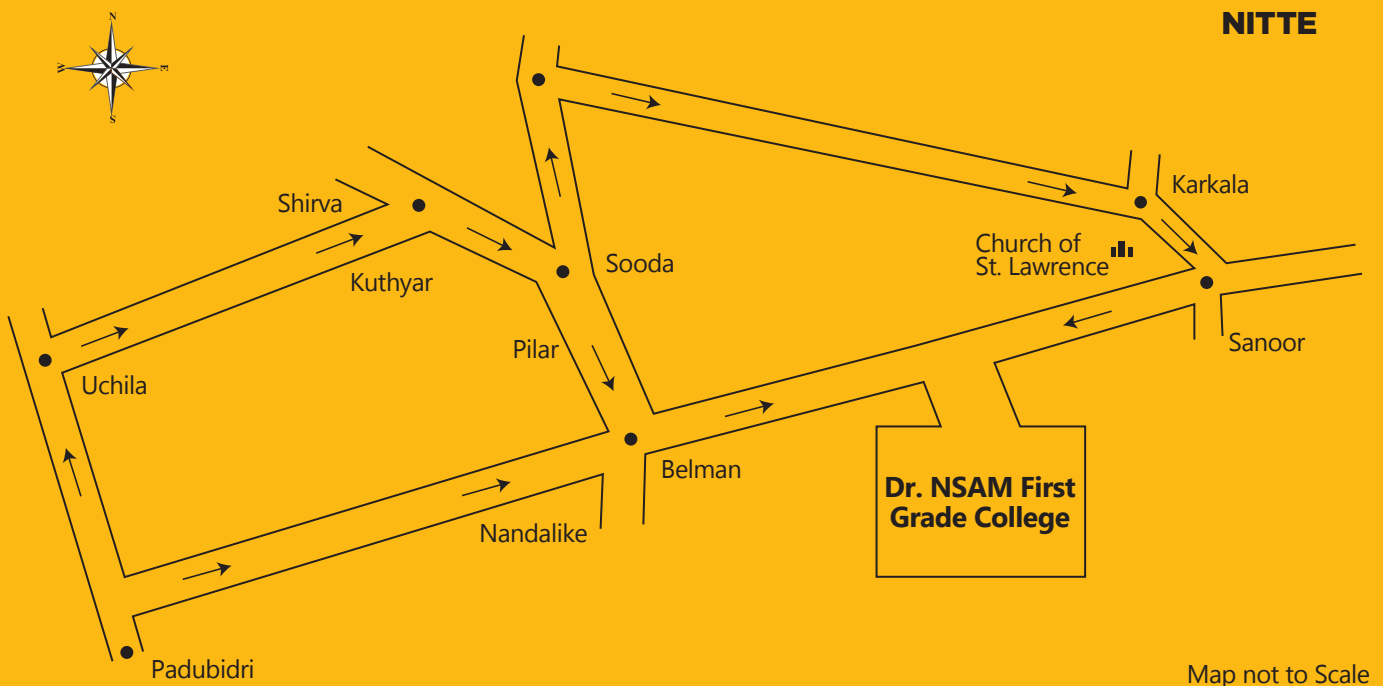

COMMENCEMENT OF THE COURSE

The course commences on the date prescribed by the University, in June.

Documents required for admission (Original + 3 attested copies)

- ≈ 12th standard/equivalent marks card.
- ≈ 10th standard pass certificate for proof of date of birth.
- ≈ Transfer certificate from the institution last studied.
- ≈ Conduct certificate from the institution last studied.
- ≈ Migration certificate from the Board of the institution last studied (for non-Karnataka and NRI students).
- ≈ Photographs: 10 passport-sized.
- ≈ Copy of Aadhaar Card.

LOCATION

FACILITIES

≈ CA-CPT Classes	≈ Language Laboratory	≈ Conveyance
≈ IBPS Banking Examination Training	≈ Well-Equipped Laboratories	≈ Sports
≈ Teacher-Mentor	≈ Library	≈ Hostels
≈ Placement	≈ NSS	≈ Performance Monitoring
≈ Soft Skills Training	≈ Campus Amenities